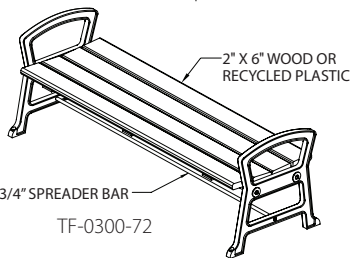

TF-0100-72

TF-0300-72

Thea Foss Collection - Wood or Recycled Plastic

Specifications

Part No.	Description	Size (L x W x H)	Seat Height	Weight (lbs)	Mounting
TF-0100-72	Thea Foss Reversible Back Bench w/Arms, Wood or Recycled Plastic (TF-3)	73-3/4" x 26-1/2" x 31-3/8"	17-1/8"	293-380	Surface-mount
TF-0100-96	Thea Foss Reversible Back Bench w/Arms, Wood or Recycled Plastic	97-7/8" x 26-1/2" x 31-3/8"	17-1/8"	333-450	Surface-mount
TF-0300-72	Thea Foss Bench Backless Bench w/Arms, Wood or Rec. Plastic (TF-1.3)	58" x 26-1/2" x 26"	17-1/8"	224-311	Surface-mount
TF-0300-96	Thea Foss Bench Backless Bench w/Arms, Wood or Recycled Plastic	94" x 26-1/2" x 26"	17-1/8"	241-358	Surface-mount

*Weight varies depending on material used. Thea Foss Interior Frame also available in Galvanized Steel

TF-0100-72

TF-0100-96

TF-0300-72

Thea Foss benches are available with surface-mount or freestanding base in 72" or 96" lengths. Available with bench slats in Boulevard™ Thermally-Modified wood. Other wood options include Ipe, Red Cedar, Douglas Fir or recycled plastic lumber.