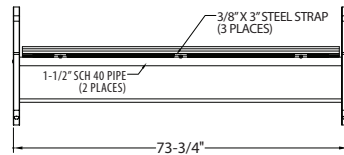

TF-0100-72

TF-0300-72

Thea Foss Collection - Wood or Recycled Plastic

Specifications

Part No.	Description	Size (L x W x H)	Seat Height	Weight (lbs)	Mounting
TF-0100-72	Thea Foss Reversible Back Bench w/Arms, Wood or Recycled Plastic (TF-3)	73-3/4" x 26-1/2" x 31-3/8"	17-1/8"	293-380	Surface-mount
TF-0100-96	Thea Foss Reversible Back Bench w/Arms, Wood or Recycled Plastic	97-7/8" x 26-1/2" x 31-3/8"	17-1/8"	333-450	Surface-mount
TF-0300-72	Thea Foss Bench Backless Bench w/Arms, Wood or Rec. Plastic (TF-1.3)	58" x 26-1/2" x 26"	17-1/8"	224-311	Surface-mount
TF-0300-96	Thea Foss Bench Backless Bench w/Arms, Wood or Recycled Plastic	94" x 26-1/2" x 26"	17-1/8"	241-358	Surface-mount

*Weight varies depending on material used. Thea Foss Interior Frame also available in Galvanized Steel

TF-0100-72

TF-0100-96

TF-0300-72

Thea Foss benches are available with surface-mount or freestanding base in 72" or 96" lengths. Available with bench slats in Boulevard™ Thermally-Modified wood. Other wood options include Ipe, Red Cedar, Douglas Fir or recycled plastic lumber.