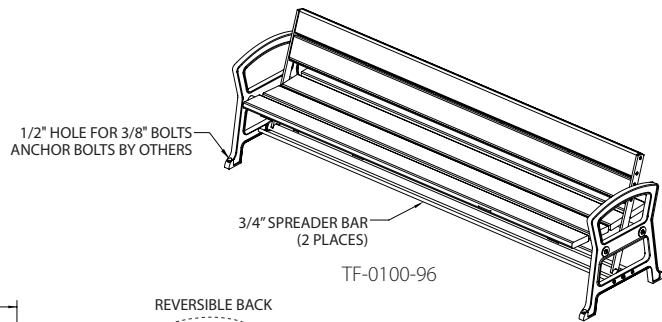

TF-0100-72

TF-0300-72

Thea Foss Collection - Wood or Recycled Plastic

Specifications

Part No.	Description	Size (L x W x H)	Seat Height	Weight (lbs)	Mounting
TF-0100-72	Thea Foss Reversible Back Bench w/Arms, Wood or Recycled Plastic (TF-3)	73-3/4" x 26-1/2" x 31-3/8"	17-1/8"	293-380	Surface-mount
TF-0100-96	Thea Foss Reversible Back Bench w/Arms, Wood or Recycled Plastic	97-7/8" x 26-1/2" x 31-3/8"	17-1/8"	333-450	Surface-mount
TF-0300-72	Thea Foss Bench Backless Bench w/Arms, Wood or Rec. Plastic (TF-1.3)	58" x 26-1/2" x 26"	17-1/8"	224-311	Surface-mount
TF-0300-96	Thea Foss Bench Backless Bench w/Arms, Wood or Recycled Plastic	94" x 26-1/2" x 26"	17-1/8"	241-358	Surface-mount

*Weight varies depending on material used. Thea Foss Interior Frame also available in Galvanized Steel

TF-0100-72

TF-0100-96

TF-0300-72

Thea Foss benches are available with surface-mount or freestanding base in 72" or 96" lengths. Available with bench slats in Boulevard™ Thermally-Modified wood. Other wood options include Ipe, Red Cedar, Douglas Fir or recycled plastic lumber.