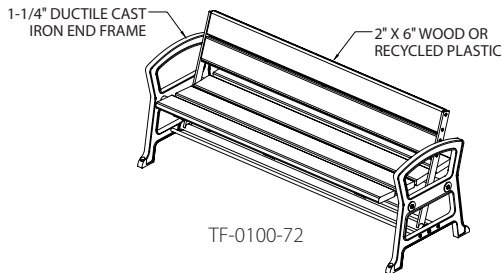

TF-0100-72

TF-0300-72

Thea Foss Collection - Wood or Recycled Plastic

Specifications

Part No.	Description	Size (L x W x H)	Seat Height	Weight (lbs)	Mounting
TF-0100-72	Thea Foss Reversible Back Bench w/Arms, Wood or Recycled Plastic (TF-3)	73-3/4" x 26-1/2" x 31-3/8"	17-1/8"	293-380	Surface-mount
TF-0100-96	Thea Foss Reversible Back Bench w/Arms, Wood or Recycled Plastic	97-7/8" x 26-1/2" x 31-3/8"	17-1/8"	333-450	Surface-mount
TF-0300-72	Thea Foss Bench Backless Bench w/Arms, Wood or Rec. Plastic (TF-1.3)	58" x 26-1/2" x 26"	17-1/8"	224-311	Surface-mount
TF-0300-96	Thea Foss Bench Backless Bench w/Arms, Wood or Recycled Plastic	94" x 26-1/2" x 26"	17-1/8"	241-358	Surface-mount

*Weight varies depending on material used. Thea Foss Interior Frame also available in Galvanized Steel

TF-0100-72

TF-0100-96

TF-0300-72

Thea Foss benches are available with surface-mount or freestanding base in 72" or 96" lengths. Available with bench slats in Boulevard™ Thermally-Modified wood. Other wood options include Ipe, Red Cedar, Douglas Fir or recycled plastic lumber.