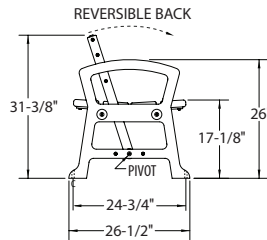

TF-0100-96