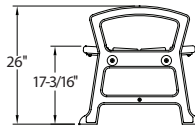

TF-0100-72

TF-0300-72

Thea Foss Collection - Wood or Recycled Plastic

Specifications

Part No.	Description	Size (L x W x H)	Seat Height	Weight (lbs)	Mounting
TF-0100-72	Thea Foss Reversible Back Bench w/Arms, Wood or Recycled Plastic (TF-3)	73-3/4" x 26-1/2" x 31-3/8"	17-1/8"	293-380	Surface-mount
TF-0100-96	Thea Foss Reversible Back Bench w/Arms, Wood or Recycled Plastic	97-7/8" x 26-1/2" x 31-3/8"	17-1/8"	333-450	Surface-mount
TF-0300-72	Thea Foss Bench Backless Bench w/Arms, Wood or Rec. Plastic (TF-1.3)	58" x 26-1/2" x 26"	17-1/8"	224-311	Surface-mount
TF-0300-96	Thea Foss Bench Backless Bench w/Arms, Wood or Recycled Plastic	94" x 26-1/2" x 26"	17-1/8"	241-358	Surface-mount

*Weight varies depending on material used. Thea Foss Interior Frame also available in Galvanized Steel

TF-0100-72

TF-0100-96

TF-0300-72

Thea Foss benches are available with surface-mount or freestanding base in 72" or 96" lengths. Available with bench slats in Boulevard™ Thermally-Modified wood. Other wood options include Ipe, Red Cedar, Douglas Fir or recycled plastic lumber.