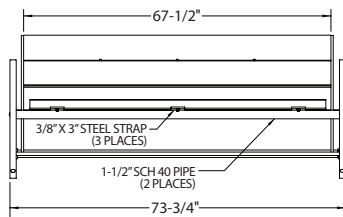

TF-0100-72

TF-0300-72

Thea Foss Collection - Wood or Recycled Plastic

Specifications

Part No.	Description	Size (L x W x H)	Seat Height	Weight (lbs)	Mounting
TF-0100-72	Thea Foss Reversible Back Bench w/Arms, Wood or Recycled Plastic (TF-3)	73-3/4" x 26-1/2" x 31-3/8"	17-1/8"	293-380	Surface-mount
TF-0100-96	Thea Foss Reversible Back Bench w/Arms, Wood or Recycled Plastic	97-7/8" x 26-1/2" x 31-3/8"	17-1/8"	333-450	Surface-mount
TF-0300-72	Thea Foss Bench Backless Bench w/Arms, Wood or Rec. Plastic (TF-1.3)	58" x 26-1/2" x 26"	17-1/8"	224-311	Surface-mount
TF-0300-96	Thea Foss Bench Backless Bench w/Arms, Wood or Recycled Plastic	94" x 26-1/2" x 26"	17-1/8"	241-358	Surface-mount

*Weight varies depending on material used. Thea Foss Interior Frame also available in Galvanized Steel

TF-0100-72

TF-0100-96

TF-0300-72

Thea Foss benches are available with surface-mount or freestanding base in 72" or 96" lengths. Available with bench slats in Boulevard™ Thermally-Modified wood. Other wood options include Ipe, Red Cedar, Douglas Fir or recycled plastic lumber.